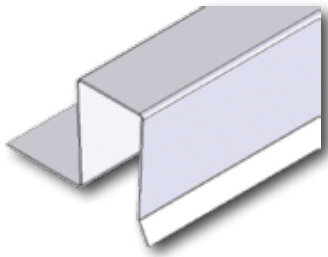

Exemples de profils de tête
Head profile examples