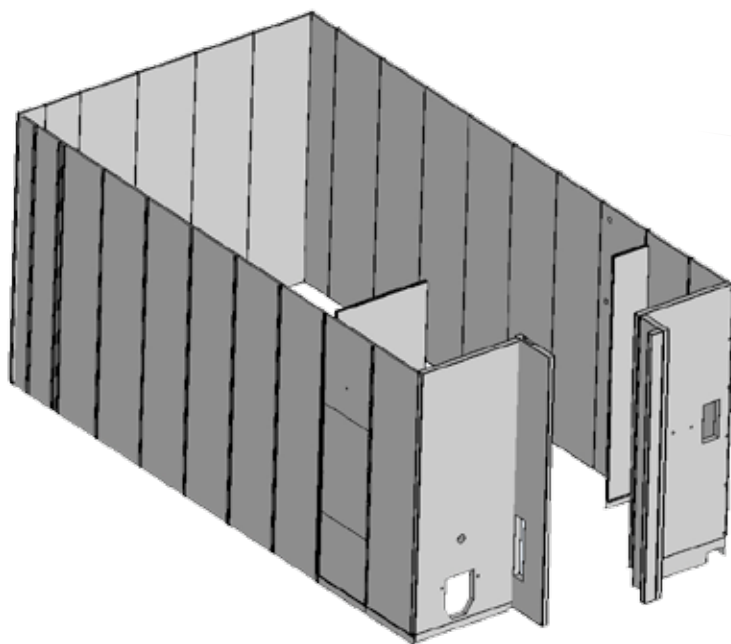

# 30SP marine bulkhead

(B0-Rw 29 Db)

### Bulkhead 30SP

Type : ..... simple skin  
 Finition : ..... 1 decorative side  
 Use : ... lining and prefabricated units  
 Thickness : ..... 30 mm  
 Fire classification : ... B0  
 Noise reduction properties : 29Db  
 Junction profile : .... integrated  
 Standard length : .... 2200 mm  
 Standard width : ..... 500 mm  
 Weight : ..... 11.5 kg/m<sup>2</sup>