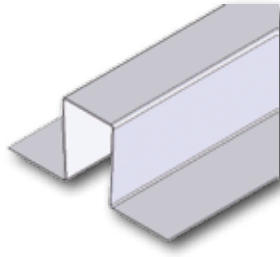

Exemples de profils de tête
Head profile examples